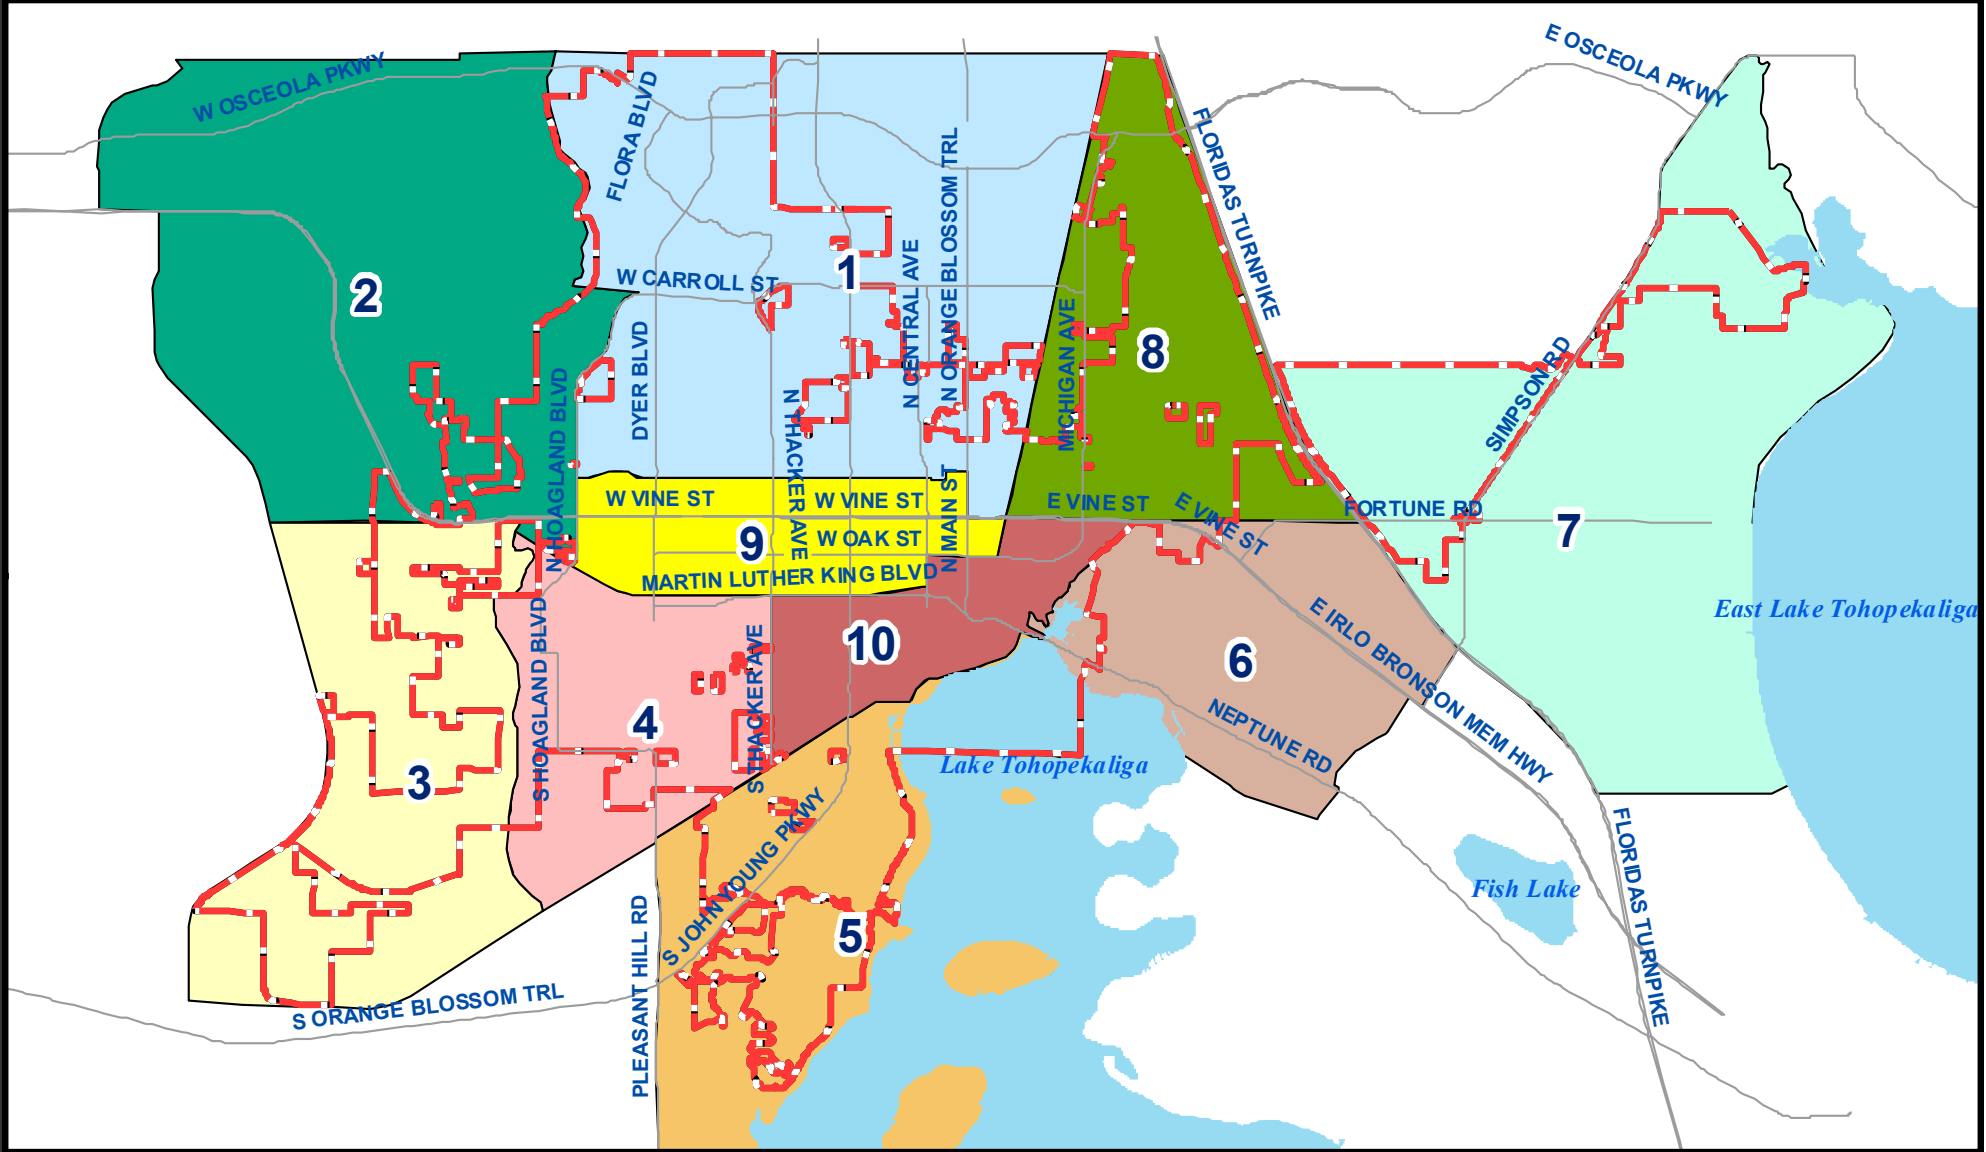

City of Kissimmee Mobility Districts

Date: 2/9/2016

Path: O:\DevelopmentServices\BobWright\MobilityDistricts.mxd

The City of Kissimmee makes no warranties, guarantees or representations as to the truth, accuracy, or completeness of the data on this map. This is a not a survey product and is a visual reference tool only. Any questions or concerns should be directed to GIS division at gis@kissimmee.org

Legend

City Limits	3	6	9
1	4	7	10
2	5	8	